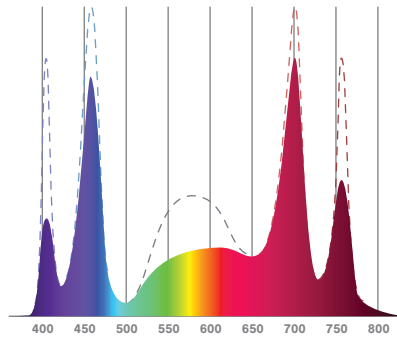

Hedera Apex™

Specifications

Output Spectrum

Customizable. 6 individually controllable color channels

PPF

156 umol/s per 300mm

Input Power

60W per 300mm

Efficacy

Up to 2.61 umol/J at max power

Input voltage

120-277VAC, 347VAC

Dimming

Digital control with Hornet protocol

Light distribution

120° FWHM

Designed and built to meet cULus standards 1598, 8750, 8800

Configurations

FAMILY	MODEL	LENGTH (mm)	BODY COLOR	POWER (per 300mm)	LED TYPE	OPTICAL	INPUT VOLTAGE
HEREDERA	A - Apex	600 900 1200	CM - Clear Matte Anodized	60W	AS - Apex Standard CUST - Custom ¹	120 - 120°x120°	120VAC 230VAC 240VAC 277VAC 347VAC