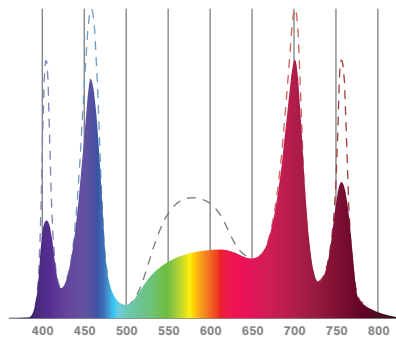

Hedera Apex™

Specifications

Output Spectrum

Customizable. 6 individually controllable color channels

PPF

156 umol/s per 300mm

Input Power

60W per 300mm

Efficacy

Up to 2.61 umol/J at max power.

Input voltage

120-277VAC, 347VAC

Dimming

Digital control with Hornet protocol

Light distribution

120° FWHM

Designed and built to meet cULus standards 1598, 8750, 8800

Configurations

FAMILY	MODEL	LENGTH (mm)	BODY COLOR	POWER (per 300mm)	LED TYPE	OPTICAL	INPUT VOLTAGE
HEREDERA	A - Apex	600 900 1200 1500	CM - Clear Matte Anodized	60W	AS - Apex Standard CUST - Custom ¹	120 - 120°x120°	120VAC 230VAC 240VAC 277VAC 347VAC